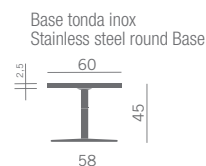

Piano quadro bianco/nero in MDF
White/black MDF squared top