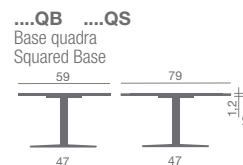

Piano tondo bianco in HPL (bordo inclinato)  
HPL white round top (inclined side)

Piano quadro bianco in HPL (bordo inclinato)  
HPL white squared top (inclined side)

Piano tondo bianco/nero in MDF  
White/black MDF round top