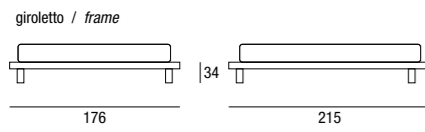

TURCA LIGHT / LIGHT DAY BED

Turca completamente sfoderabile • Piedi PLUS CILINDRO Ø 6 cm H.27 cm disponibili nella finitura alluminio, bianco, moka, laccati opachi • Piedi PLUS Quadro 9x9 cm H.27 cm disponibili nelle finiture: alluminio, bianco, moka, laccati opachi • Optional piede a Slitta color bianco, moka, alluminio e laccati opachi • Previsto materasso da 200x160 cm
Day bed with completely removable cover • PLUS CILINDRO feet Ø6 cm H.27 available in the following finishes: aluminium, white, moka and matt lacquer • Square PLUS feet 9x9 cm H.27 cm available in the following finishes: aluminium, white, moka, matt lacquers • Optional SLITTA foot in the following colours: white, moka, aluminium and matt lacquer • for 200x160 cm mattress