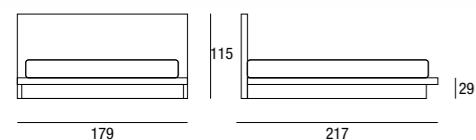

contenitore / box

ORIGAMI

Letto completamente sfoderabile • Piedi H.2 cm in pvc nero • Versione con contenitore standard • Previsto materasso da 195x160 cm
Bed with completely removable cover • 2 cm.-high feet in black pvc • Standard version with box • for 195x160 cm mattress