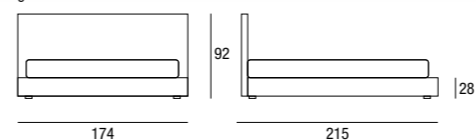

DESI

Letto completamente sfoderabile • Piedi PLUS CILINDRO Ø 6 cm H.27 cm disponibili nella finitura alluminio, bianco, moka, laccati opachi • Piedi PLUS Quadro 9x9 cm H.27 cm disponibili nelle finiture: alluminio, bianco, moka, laccati opachi • Optional piede a Slitta color bianco, moka, alluminio e laccati opachi • Previsto materasso da 195x160 cm
Bed with completely removable cover • PLUS CILINDRO feet Ø6 cm H.27 available in the following finishes: aluminium, white, moka and matt lacquer • Square PLUS feet 9x9 cm H.27 cm available in the following finishes: aluminium, white, moka, matt lacquers • Optional SLITTA foot in the following colours: white, moka, aluminium and matt lacquer • for 195x160 cm mattress

ORIGAMI

Letto completamente sfoderabile • Piedi H.2 cm in pvc nero • Versione con contenitore standard • Previsto materasso da 195x160 cm
Bed with completely removable cover • 2 cm.-high feet in black pvc • Standard version with box • for 195x160 cm mattress

OSAKA

Letto completamente sfoderabile • Piedi H.7 cm disponibili nelle finiture: noce, alluminio • Previsto materasso da 195x160 cm
Bed with completely removable cover • 7 cm.-high feet available in the following finishes: walnut, aluminium • for 195x160 cm mattress

SPAZIO

Letto completamente sfoderabile, disponibile nella versione: senza contenitore, con contenitore standard o con contenitore "pratik" • Piedini in abs H.4 cm. • Previsto materasso da 195x160 cm nella versione normale e da 200x160 nella versione contenitore
Bed with completely removable cover available in the following versions: without box, with standard box or with "Pratik" box • 4 cm.-high feet in abs • for 195x160 cm mattress in the normal version, 200x160cm in the box version