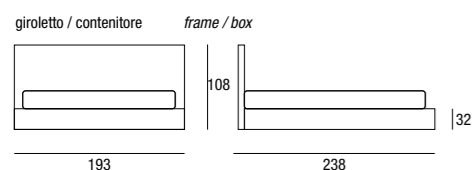

REGAL

Letto completamente sfoderabile, disponibile nella versione: senza contenitore, con contenitore standard o con contenitore "pratik" • Piedini in abs H.4 cm. • Previsto materasso da 200x160 cm

Bed with completely removable cover available in the following versions: without box, with standard box or with "Pratik" box • 4 cm.-high feet in abs • for 200x160 cm mattress