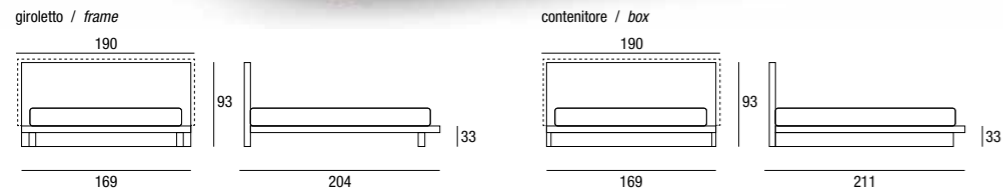

MUSA

Trapuntino imbottito sfoderabile per testiera letto Mod. Song • Giroletto disponibile nelle finiture nobilitati (bianco, rovere bianco, olmo urbano, olmo bianco, olmo canapa, olmo montego) laccati opachi e laccati opachi poro aperto • Piedi PLUS CILINDRO Ø 6 cm H.27 cm disponibili nella finitura alluminio, bianco, moka, laccati opachi • Piedi PLUS Quadro 9x9 cm H.27 cm disponibili nelle finiture: alluminio, bianco, moka, laccati opachi • Optional piede a Slitta color bianco, moka, alluminio e laccati opachi • Disponibile con contenitore versione "standard" e versione "Pratik" • Previsto materasso da 195x160 cm nella versione normale e 200x160 cm nella versione contenitore

Removable quilt-like padded cover on Song bed headboard • Frame available in the following finishes: laminated (white, white oak, olmo urbano, olmo bianco, olmo canapa, olmo montego), matt lacquer and open pore matt lacquer • PLUS CILINDRO feet Ø6 cm H.27 available in the following finishes: aluminium, white, moka and matt lacquer • Square PLUS feet 9x9 cm H.27 cm available in the following finishes: aluminium, white, moka and matt lacquer • Optional SLITTA foot in the following colours: white, moka, aluminium and matt lacquer • Available in the "Standard" and "Pratik" box versions • for 195x160 cm mattress in the normal version, 200x160cm in the box version