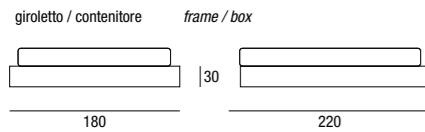

TURCA GOLD / GOLD DAY BED

Turca completamente sfoderabile, disponibile nella versione: senza contenitore, con contenitore "standard" o con contenitore "Pratik" • Piedini in abs H.4 cm. • Previsto materasso da 200x160 cm
Day bed with completely removable cover available in the following versions: without box, with standard box or with "Pratik" box • 4 cm.-high feet in abs • for 200x160 cm mattress