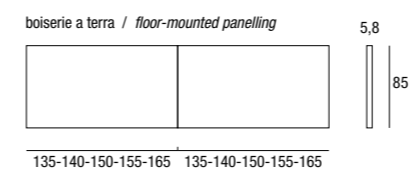

BOISERIE KITA / KITA PANELLING

Testata letto in legno disponibile nelle finiture di serie: Nobilitati, Nobilitati Elite, Laccati opachi, Laccati opachi poro aperto • Previsto fissaggio a muro • Abbinabile con turca Light, Gold, Luxor, Spazio, Silver, comodini sospesi e a terra
Wooden headboard available in the following standard finishes: Laminated, Laminated Elite, Matt lacquer, Open pore matt lacquer • To be fastened to wall • Can be combined with Light, Gold, Luxor and Spazio day beds and suspended and floor-mounted bedside tables.