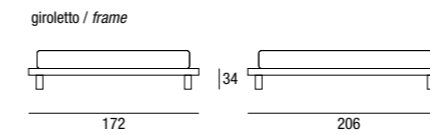

TURCA LUXOR / LUXOR DAY BED

Turca completamente sfoderabile • Piedi PLUS CILINDRO Ø 6 cm H.27 cm disponibili nella finitura alluminio, bianco, moka, laccati opachi • Piedi PLUS Quadro 9x9 cm H.27 cm disponibili nelle finiture: alluminio, bianco, moka, laccati opachi • Optional piede a Slitta color bianco, moka, alluminio e laccati opachi • Previsto materasso da 195x160 cm
Day bed with completely removable cover • PLUS CILINDRO feet Ø6 cm H.27 available in the following finishes: aluminium, white, moka and matt lacquer • Square PLUS feet 9x9 cm H.27 cm available in the following finishes: aluminium, white, moka, matt lacquers • Optional SLITTA foot in the following colours: white, moka, aluminium and matt lacquer • for 195x160 cm mattress