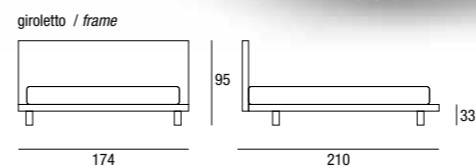

PRETTY

Testiera e giroletto disponibili nelle finiture: Nobilitati (bianco, olmo urbano, olmo bianco, olmo canapa, olmo montego) e Laccati opachi • Piedi PLUS CILINDRO Ø6 cm H.27 cm disponibili nelle finiture alluminio, bianco, moka e laccati opachi • Piedi PLUS QUADRO 9x9 cm H.27 cm disponibili nelle finiture alluminio, bianco, moka e laccati opachi • Optional Piede a SLITTA colore alluminio, bianco, moka e laccati opachi.

Previsto materasso da 195x160 cm.

Wooden headboard and frame available in the following finishes: Laminated (white, olmo urbano, olmo bianco, olmo canapa, olmo montego) and Matt lacquer • PLUS CILINDRO feet Ø6 cm H.27 cm available in the following finishes: aluminium, white, moka and matt lacquer • Square PLUS feet 9x9 cm H.27 cm available in the following finishes: aluminium, white, moka and matt lacquer • Optional SLITTA foot in the following colours: aluminium, white, moka and matt lacquer • for 195x160 cm mattress.