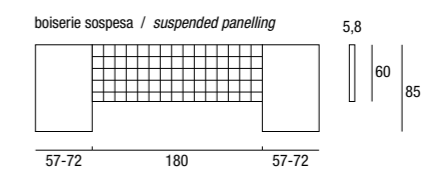

BOISERIE SUMI / SUMI PANELLING