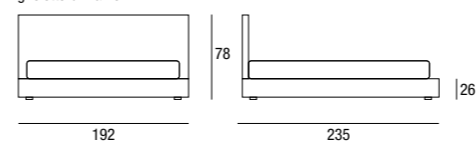

giroletto / frame

OSAKA

Letto completamente sfoderabile • Piedi H.7 cm disponibili nelle finiture: noce, alluminio • Previsto materasso da 195x160 cm
Bed with completely removable cover • 7 cm.-high feet available in the following finishes: walnut, aluminium • for 195x160 cm mattress