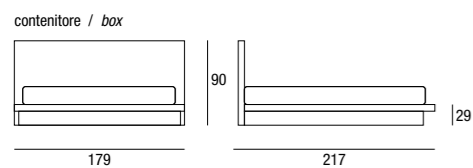

LIFE

Letto completamente sfoderabile • Piedi H.2 cm in pvc nero • Versione con contenitore standard • Previsto materasso da 195x160 cm
Bed with completely removable cover • 2 cm.-high feet in black pvc • Standard version with box • for 195x160 cm mattress