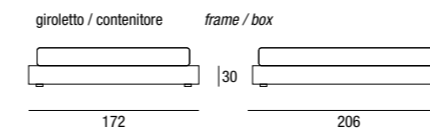

TURCA SPAZIO / SPAZIO DAY BED

Turca completamente sfoderabile, disponibile nella versione: senza contenitore, con contenitore standard o con contenitore "pratik" • Piedini in abs H.4 cm. • Previsto materasso da 195x160 cm nella versione normale e da 200x160 nella versione contenitore
Day bed with completely removable cover available in the following versions: without box, with standard box or with "Pratik" box • 4 cm.-high feet in abs • for 195x160 cm mattress in the normal version, 200x160cm in the box version